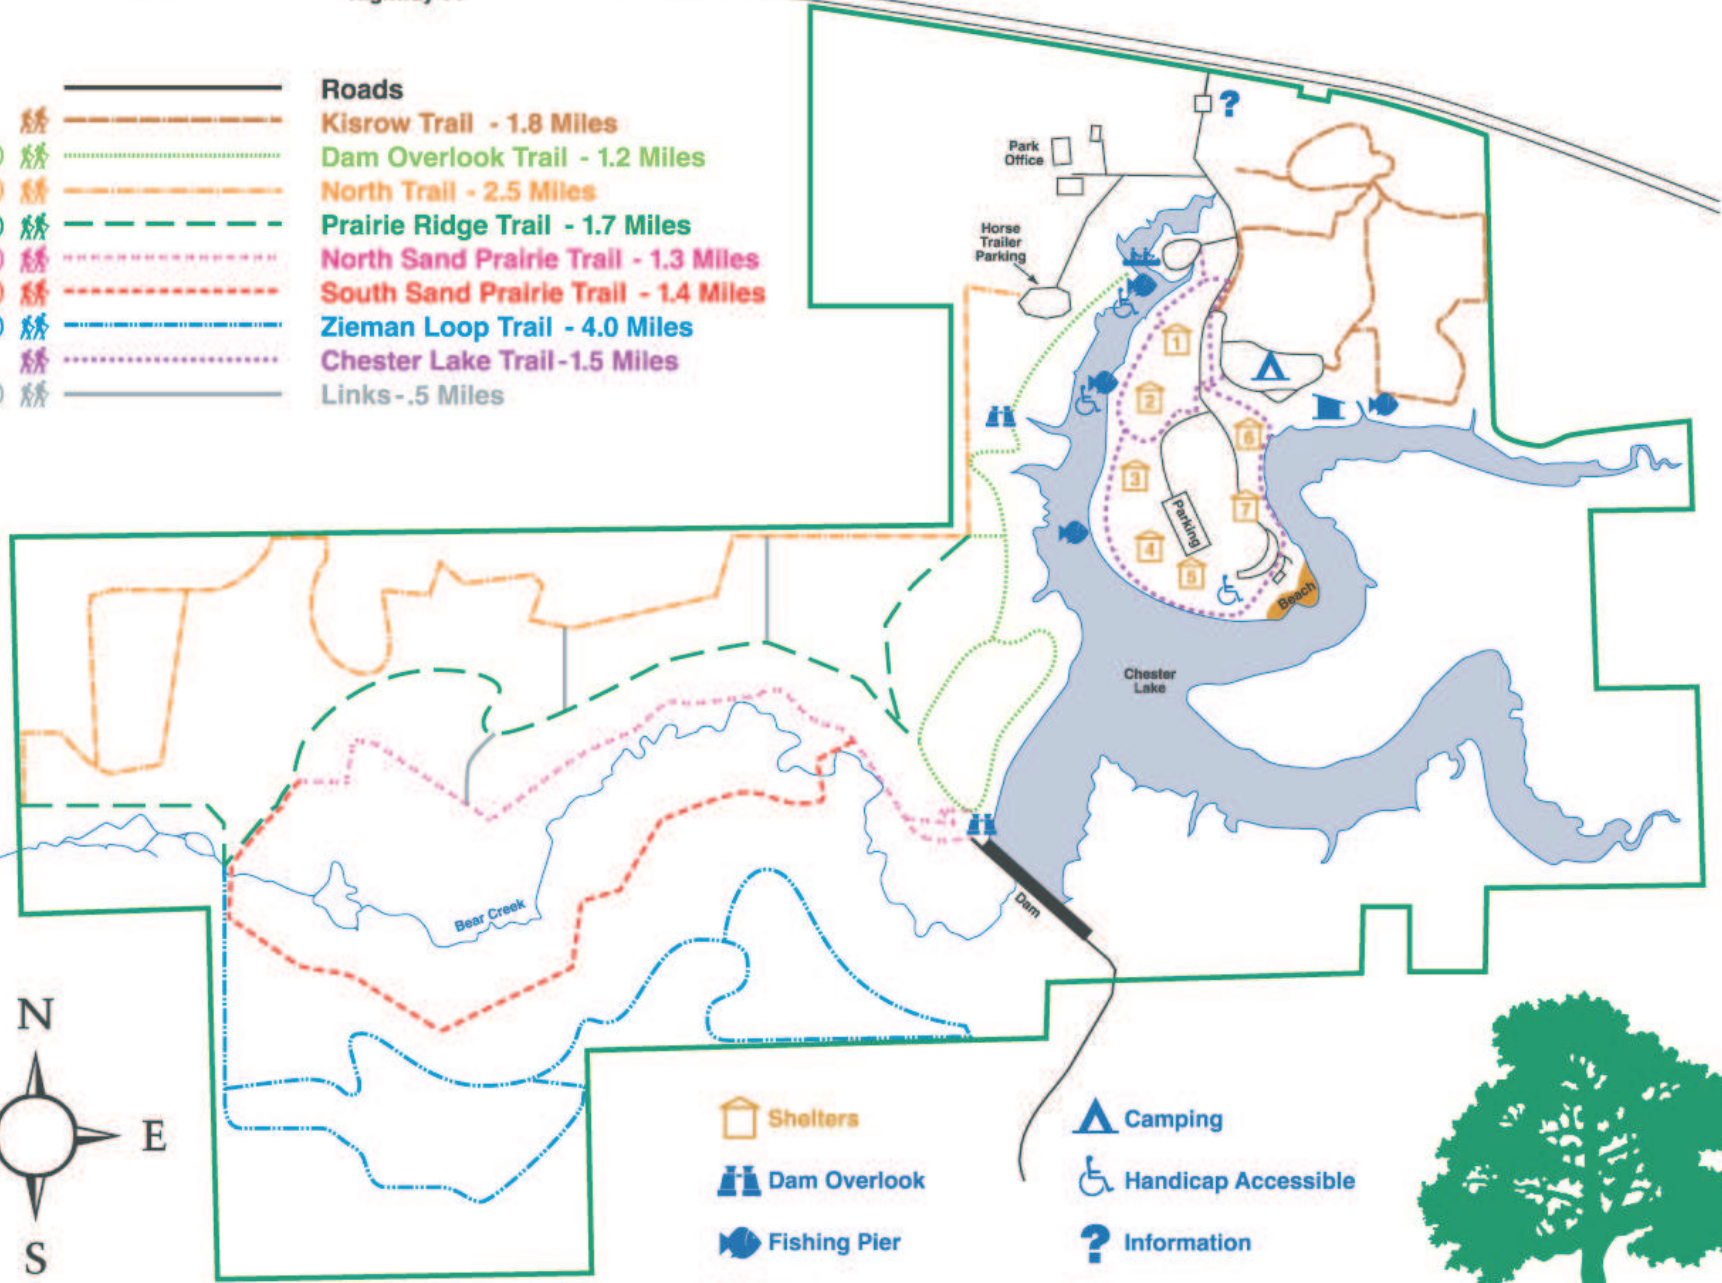

Highway 14

Roads	
	Kisrow Trail - 1.8 Miles
	Dam Overlook Trail - 1.2 Miles
	North Trail - 2.5 Miles
	Prairie Ridge Trail - 1.7 Miles
	North Sand Prairie Trail - 1.3 Miles
	South Sand Prairie Trail - 1.4 Miles
	Zieman Loop Trail - 4.0 Miles
	Chester Lake Trail - 1.5 Miles
	Links - .5 Miles

- Shelters
- Dam Overlook
- Fishing Pier
- Fish Cleaning House

- Camping
- Handicap Accessible
- Information
- Canoe Rental