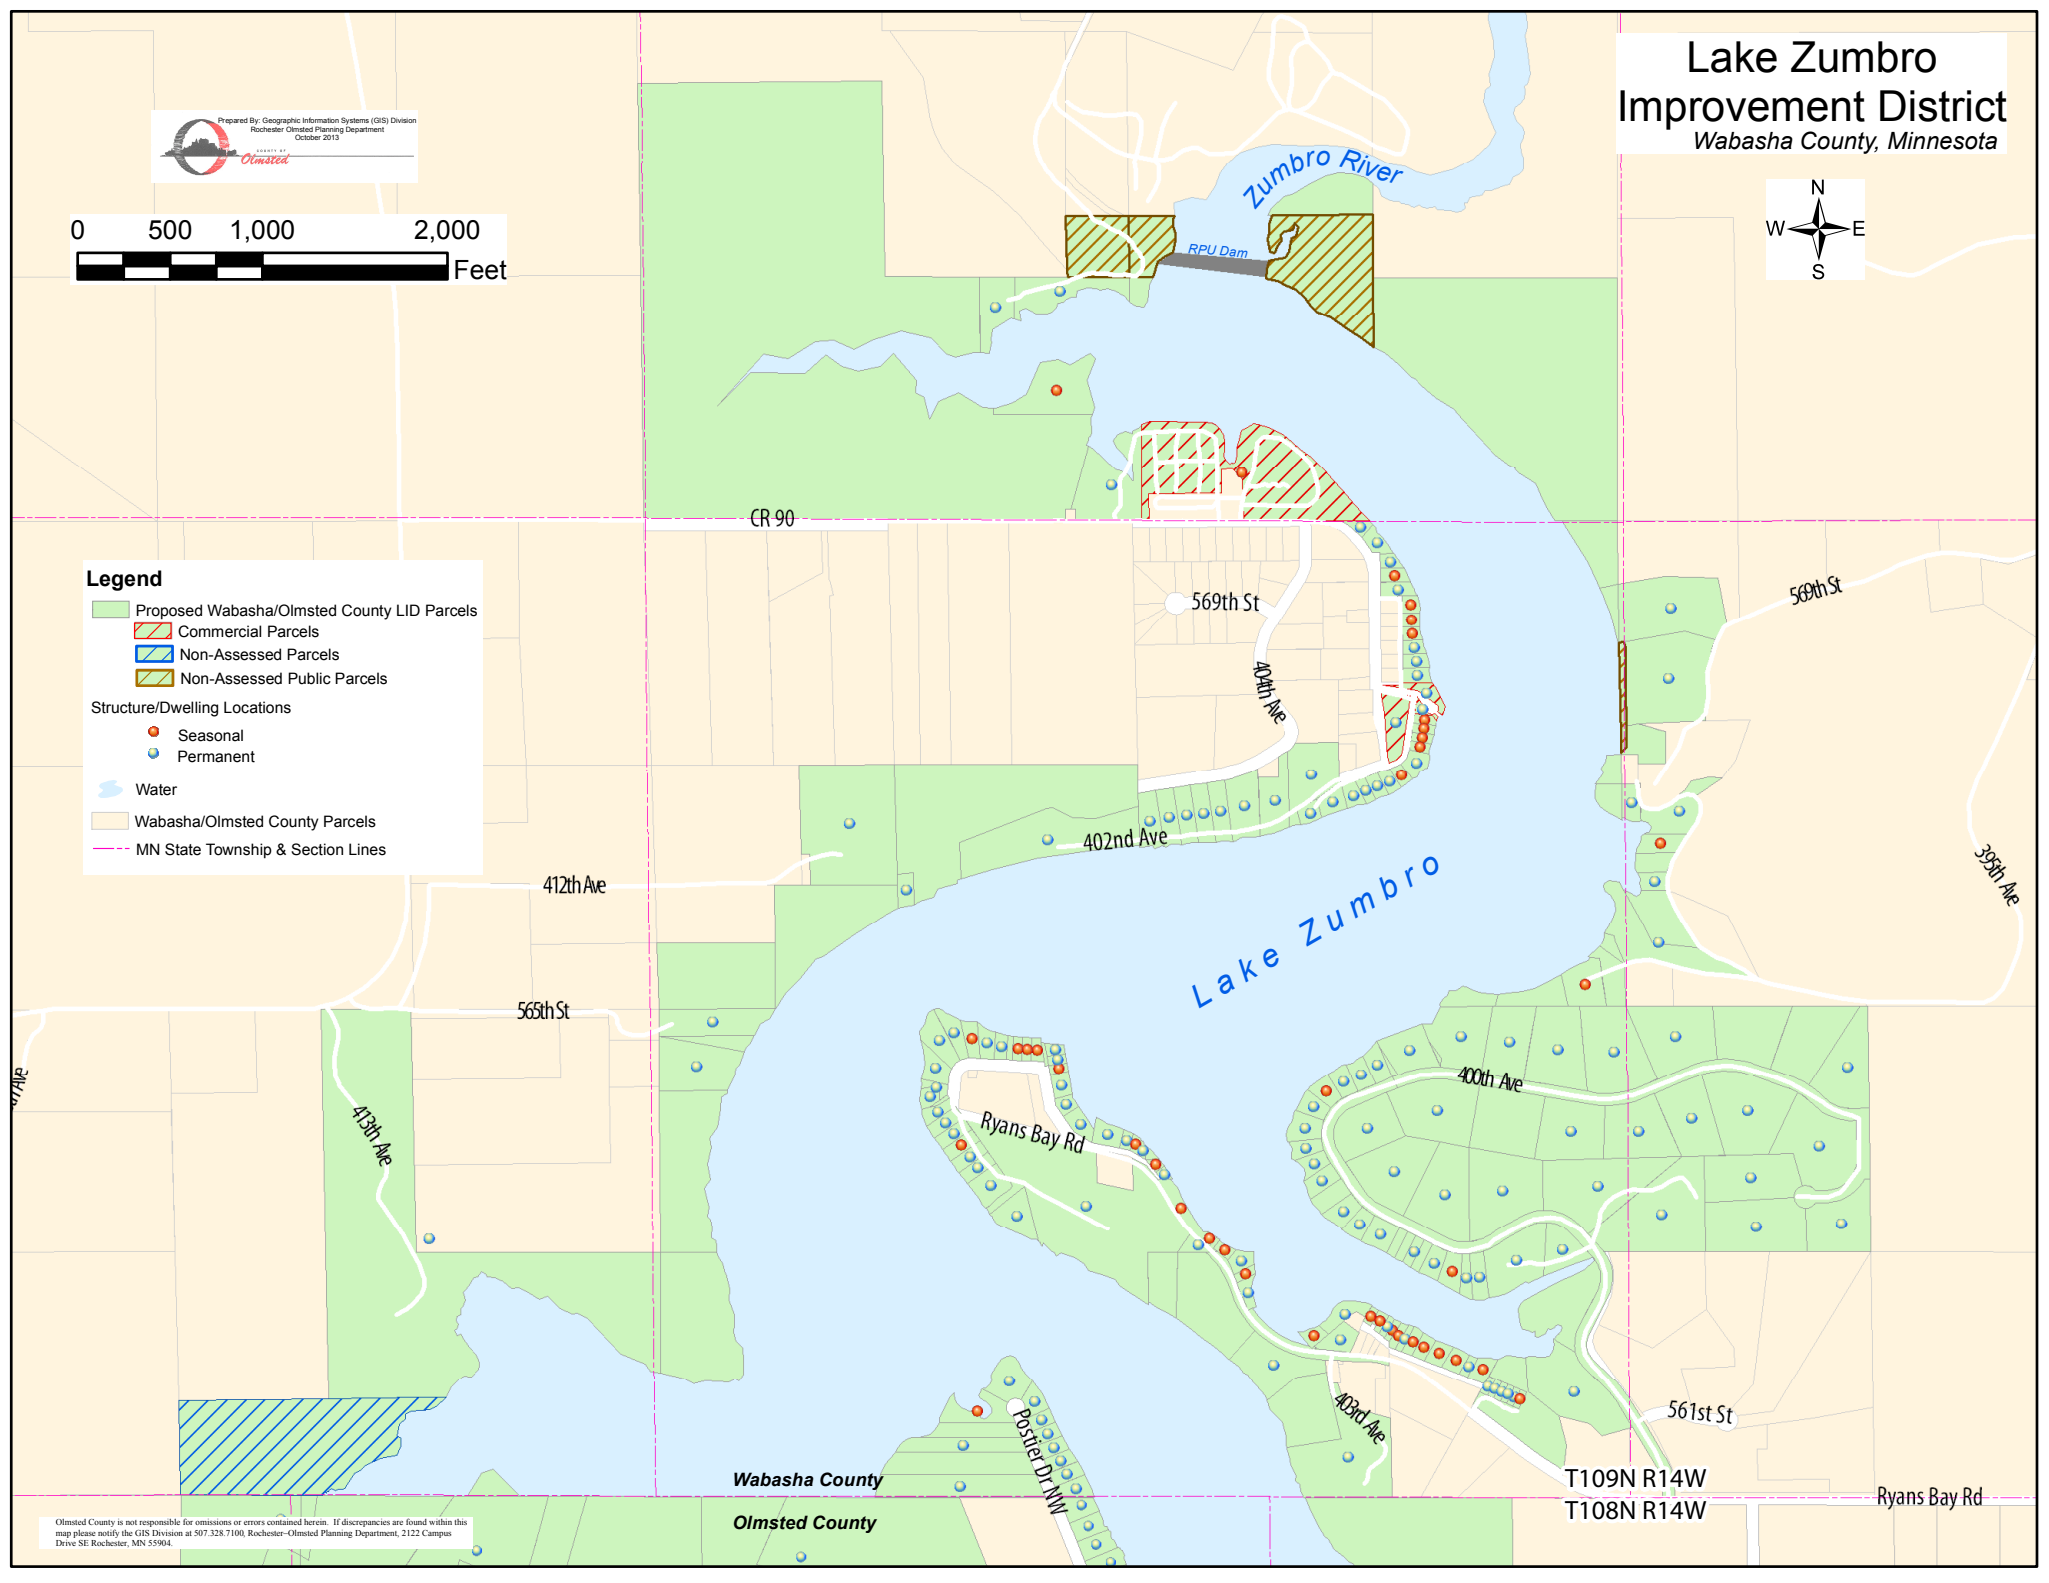

Lake Zumbro Improvement District

Wabasha County, Minnesota

Legend

- Proposed Wabasha/Olmsted County LID Parcels
- Commercial Parcels
- Non-Assessed Parcels
- Non-Assessed Public Parcels

Structure/Dwelling Locations

- Seasonal
- Permanent

- Water
- Wabasha/Olmsted County Parcels
- MN State Township & Section Lines

T109N R14W
T108N R14W