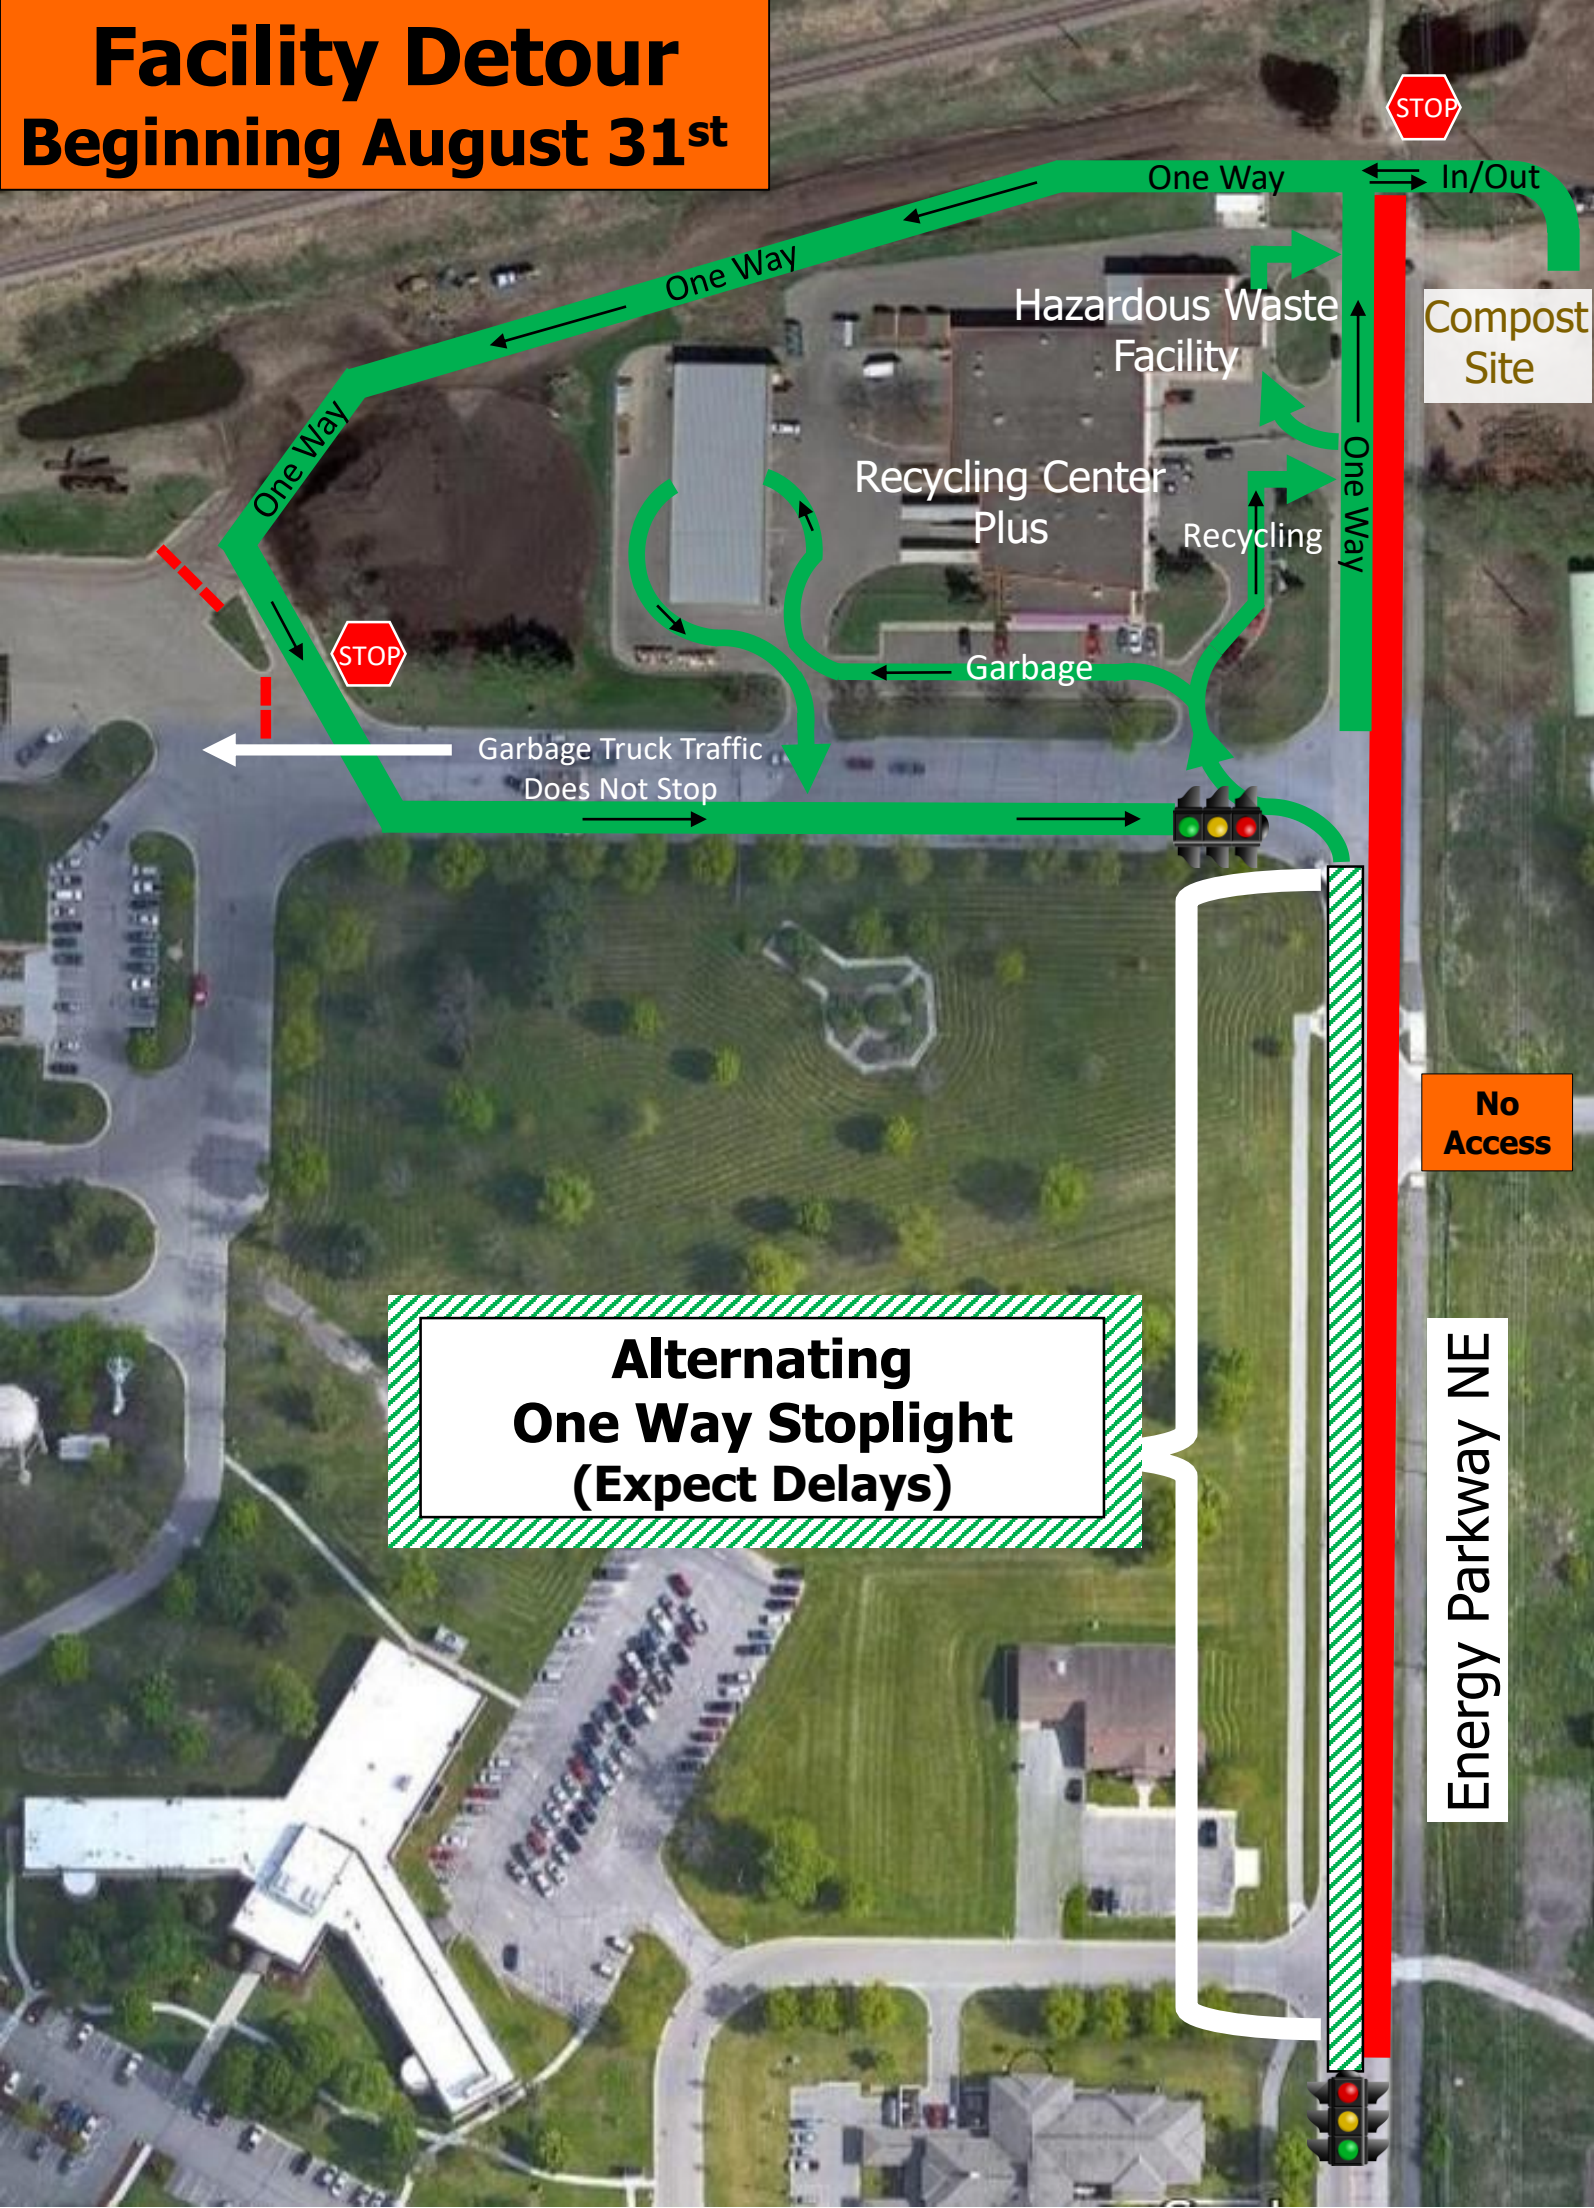

Facility Detour Beginning August 31st

One Way In/Out

Compost Site

Hazardous Waste Facility

Recycling Center Plus

Recycling

Garbage

Garbage Truck Traffic Does Not Stop

One Way

No Access

**Alternating
One Way Stoplight
(Expect Delays)**

Energy Parkway NE