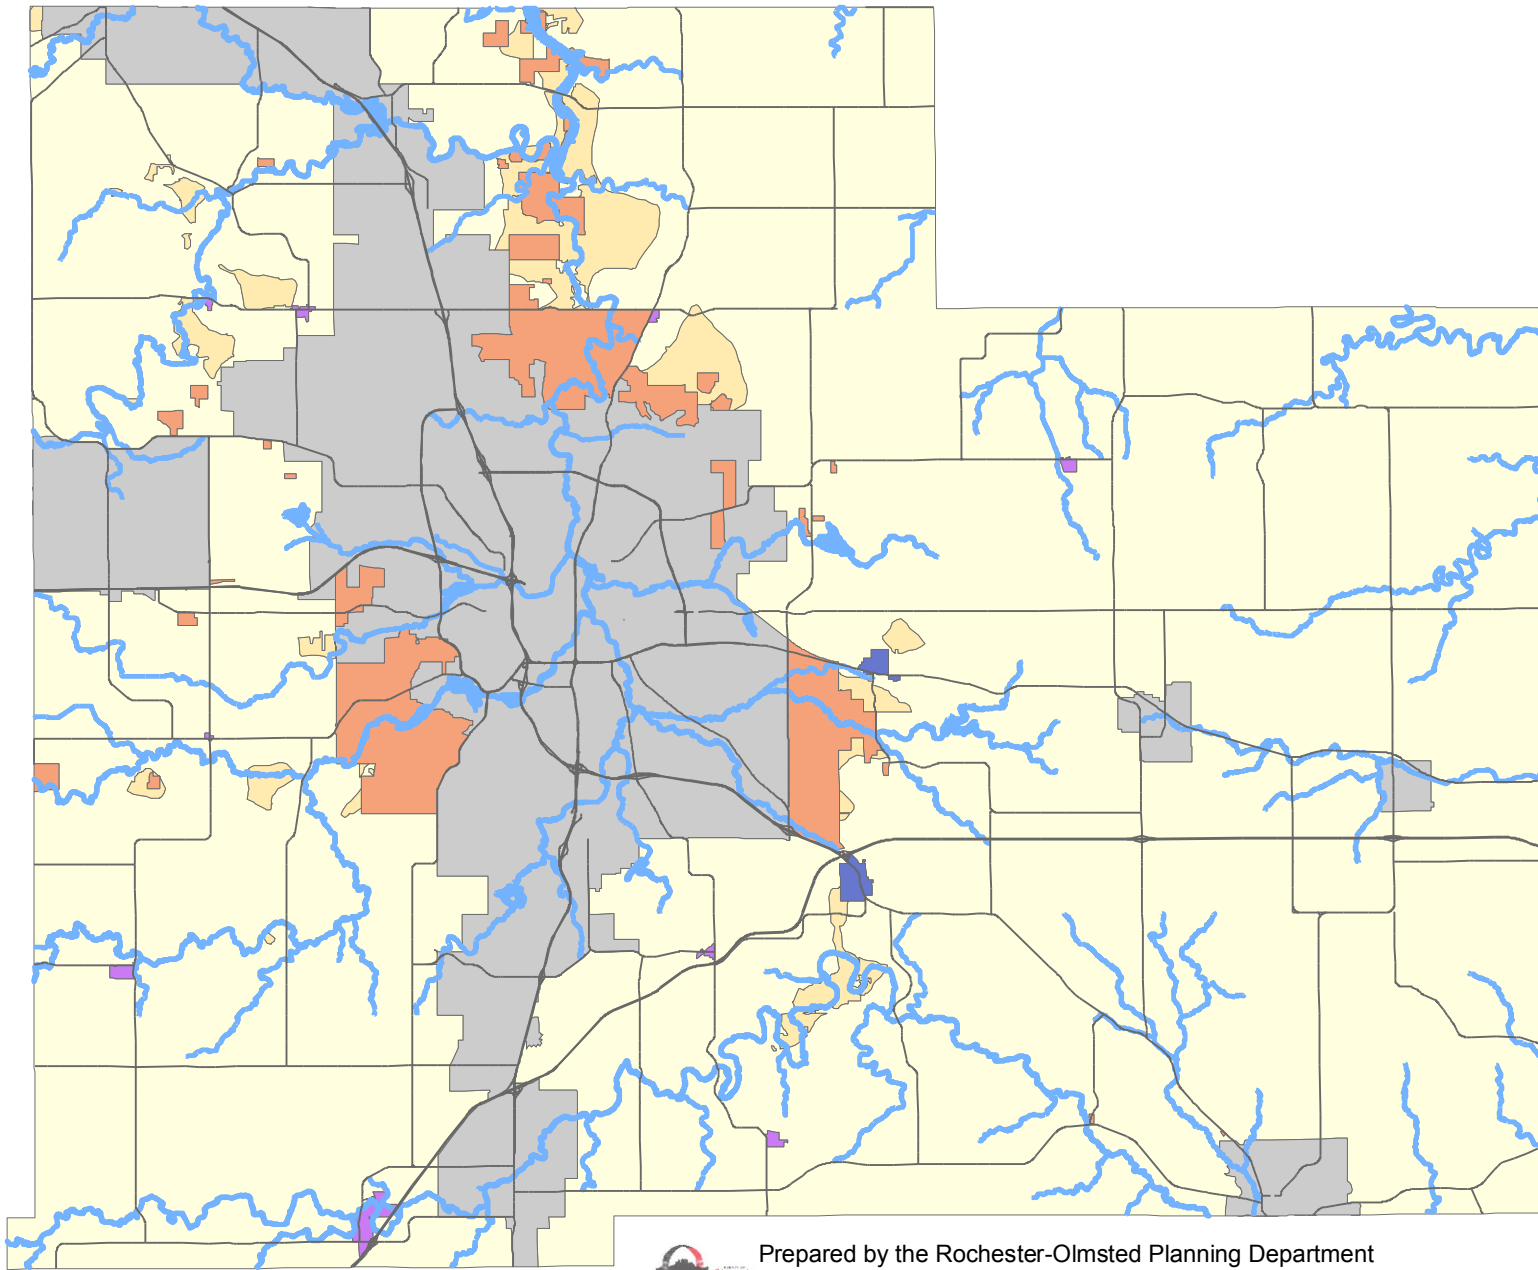

Olmsted County Future Land Use Map

Legend

- Major Roads
- Public Waters
- Land Use Designation**
- Potential Suburban
- Suburban Development
- Resource Protection
- Rural Mixed Use
- Suburban Mixed Use
- Urban Service Area

Prepared by the Rochester-Olmsted Planning Department
Long Range Division March 8, 2011