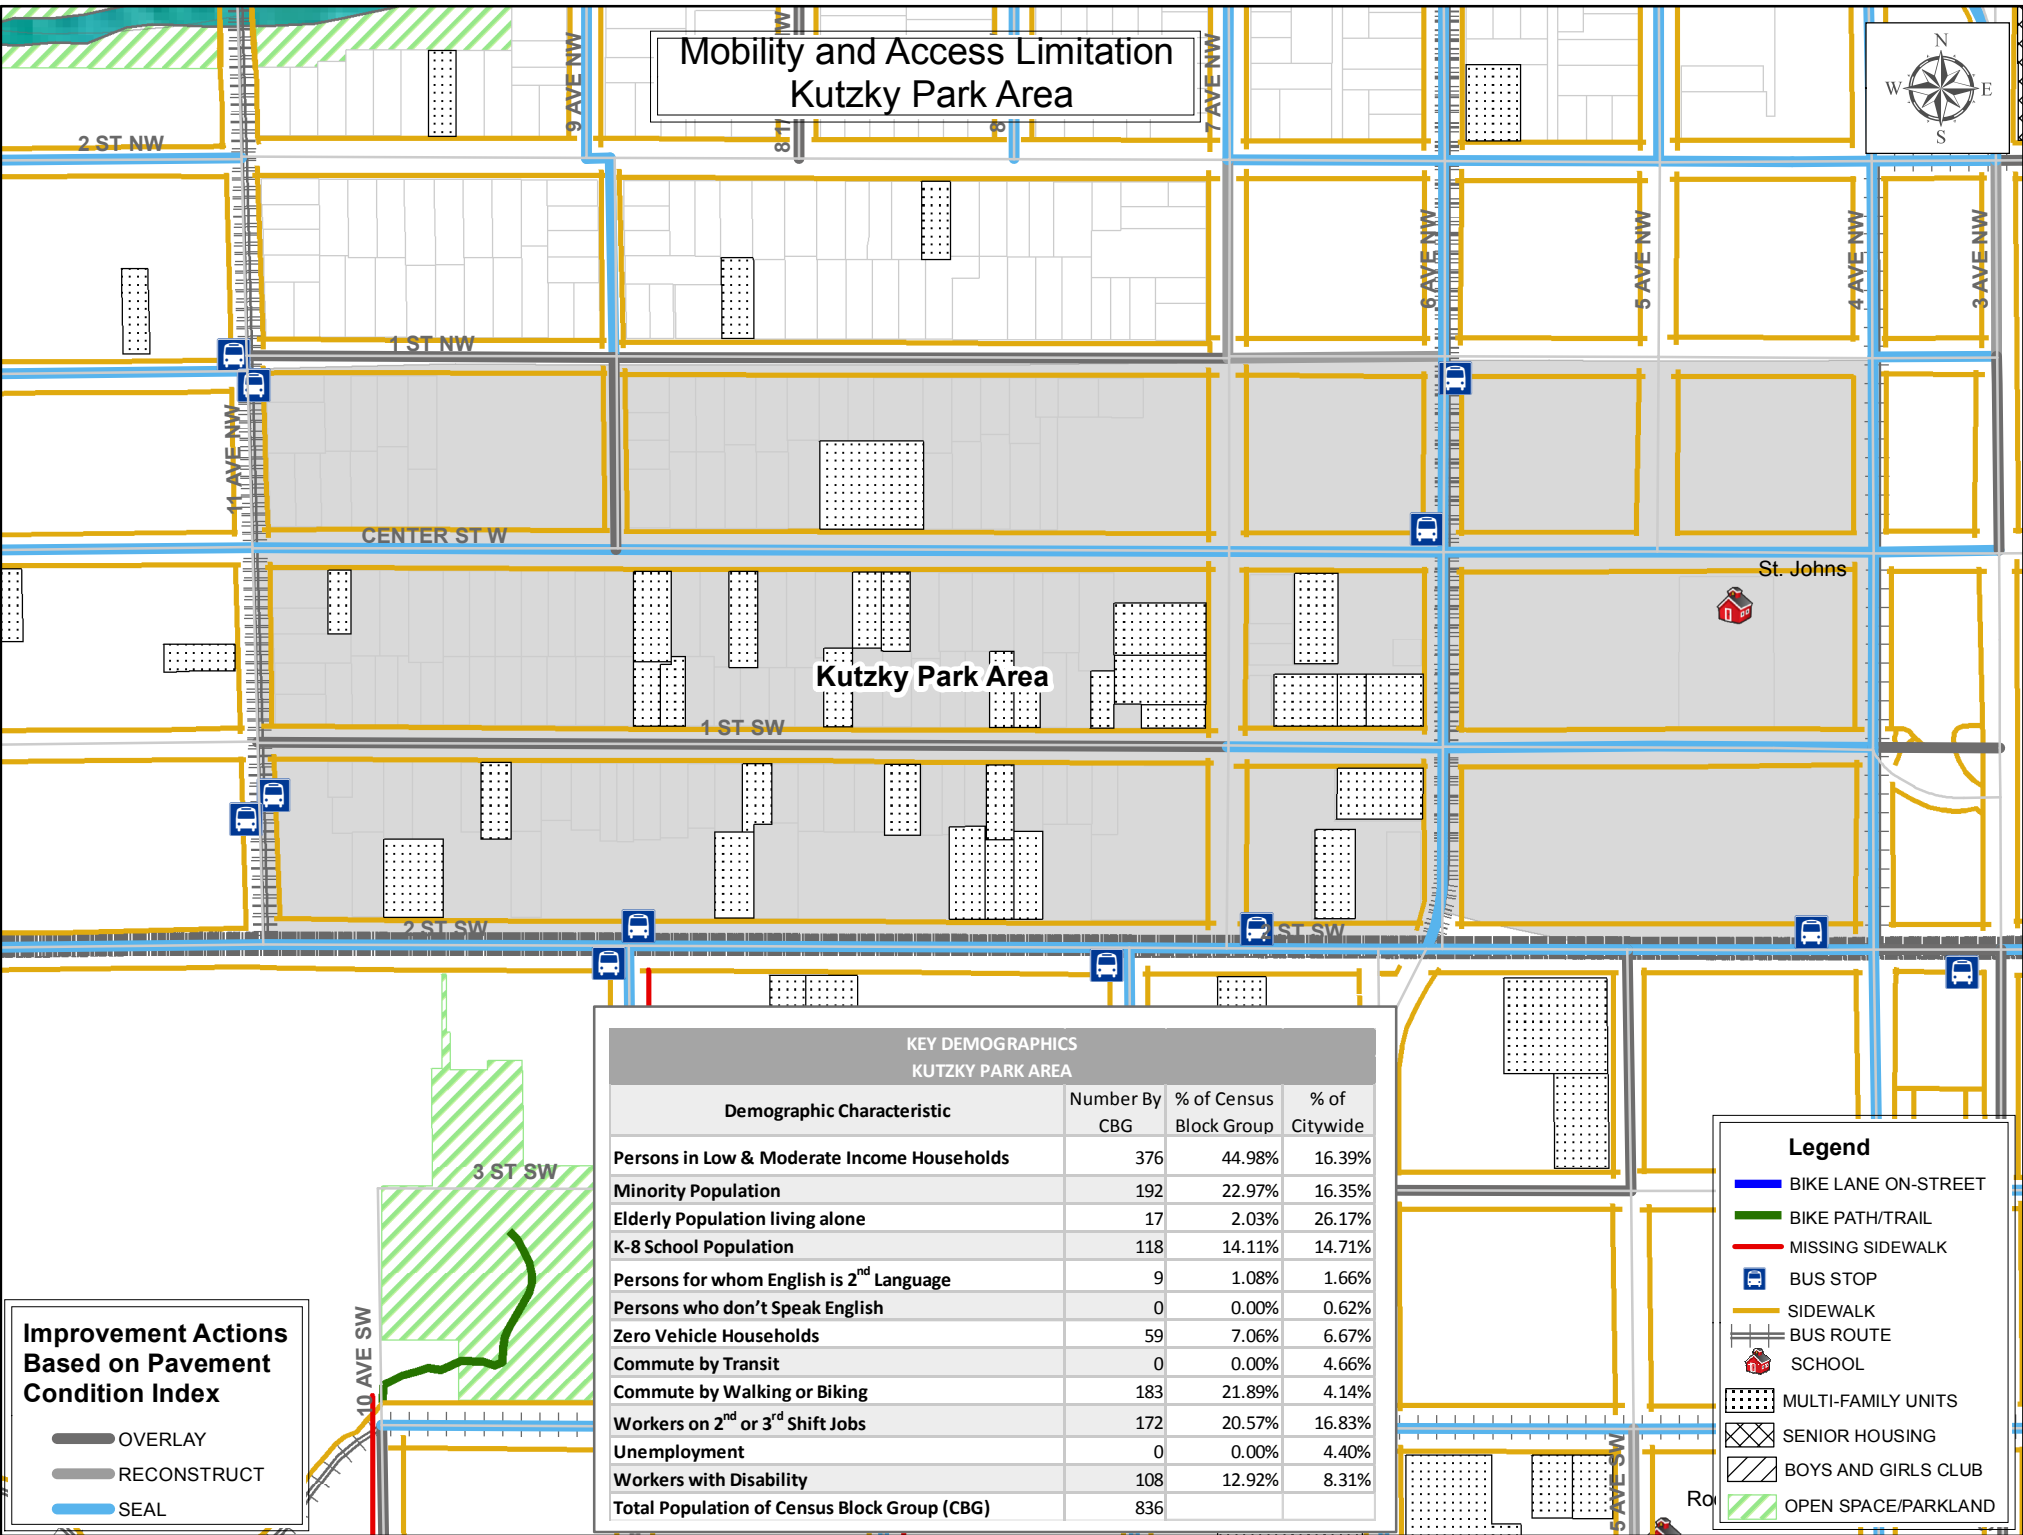

Mobility and Access Limitation Kutzky Park Area

Improvement Actions Based on Pavement Condition Index

- OVERLAY
- RECONSTRUCT
- SEAL

KEY DEMOGRAPHICS KUTZKY PARK AREA			
Demographic Characteristic	Number By CBG	% of Census Block Group	% of Citywide
Persons in Low & Moderate Income Households	376	44.98%	16.39%
Minority Population	192	22.97%	16.35%
Elderly Population living alone	17	2.03%	26.17%
K-8 School Population	118	14.11%	14.71%
Persons for whom English is 2 nd Language	9	1.08%	1.66%
Persons who don't Speak English	0	0.00%	0.62%
Zero Vehicle Households	59	7.06%	6.67%
Commute by Transit	0	0.00%	4.66%
Commute by Walking or Biking	183	21.89%	4.14%
Workers on 2 nd or 3 rd Shift Jobs	172	20.57%	16.83%
Unemployment	0	0.00%	4.40%
Workers with Disability	108	12.92%	8.31%
Total Population of Census Block Group (CBG)	836		

Legend

- BIKE LANE ON-STREET
- BIKE PATH/TRAIL
- MISSING SIDEWALK
- BUS STOP
- SIDEWALK
- BUS ROUTE
- SCHOOL
- MULTI-FAMILY UNITS
- SENIOR HOUSING
- BOYS AND GIRLS CLUB
- OPEN SPACE/PARKLAND