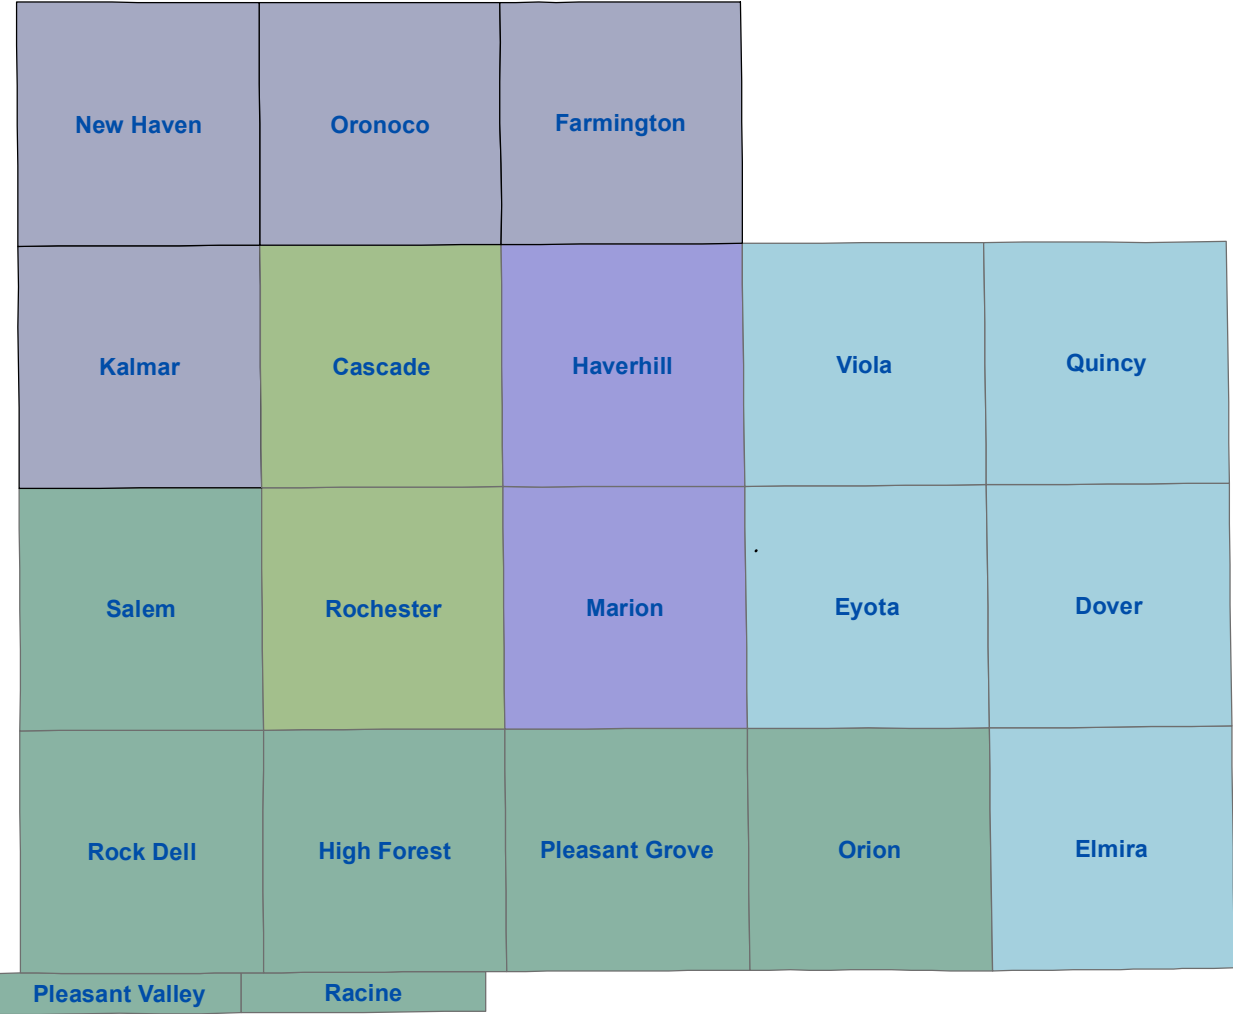

Olmsted County Soil and Water Conservation District Supervisor Districts by Township

Olmsted SWCD Supervisor Districts

SWCD_Distr

- District 1
- District 2
- District 3
- District 4
- District 5

**For More
Information Contact:
Olmsted SWCD
507-328-7070**

Maps are for graphical purposes only. They do not represent a legal survey. Every effort has been made to ensure that the data is accurate and reliable within the limits of the current technology. OSWCD cannot assume liability for any damages caused by any errors or omissions in the data, nor as a result of the failure of the data to function on a particular system. OSWCD makes no warranty, expressed or implied, nor does the fact of distribution constitute such a warranty.