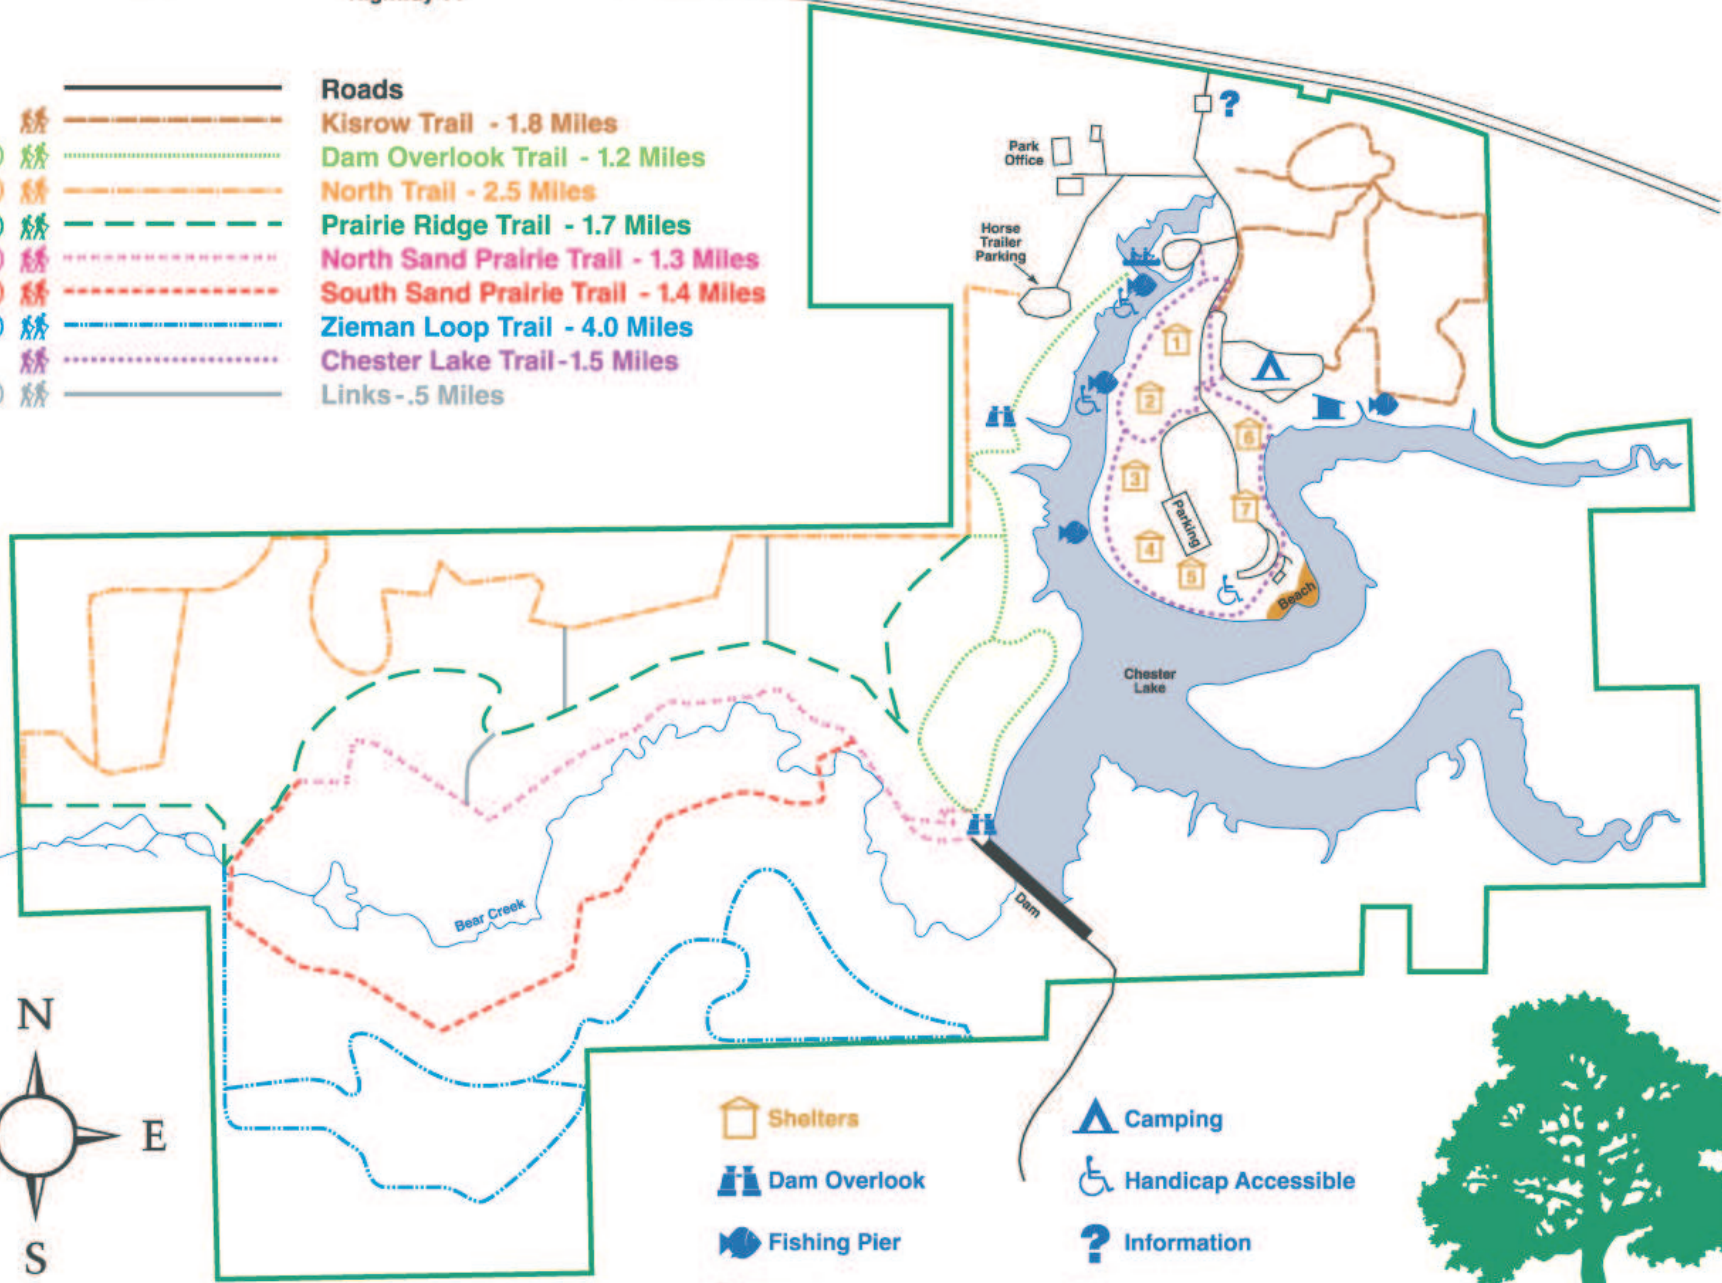

Highway 14

Roads	
	Roads
	Kisrow Trail - 1.8 Miles
	Dam Overlook Trail - 1.2 Miles
	North Trail - 2.5 Miles
	Prairie Ridge Trail - 1.7 Miles
	North Sand Prairie Trail - 1.3 Miles
	South Sand Prairie Trail - 1.4 Miles
	Zieman Loop Trail - 4.0 Miles
	Chester Lake Trail - 1.5 Miles
	Links - .5 Miles

- Shelters
- Dam Overlook
- Fishing Pier
- Fish Cleaning House

- Camping
- Handicap Accessible
- Information
- Canoe Rental