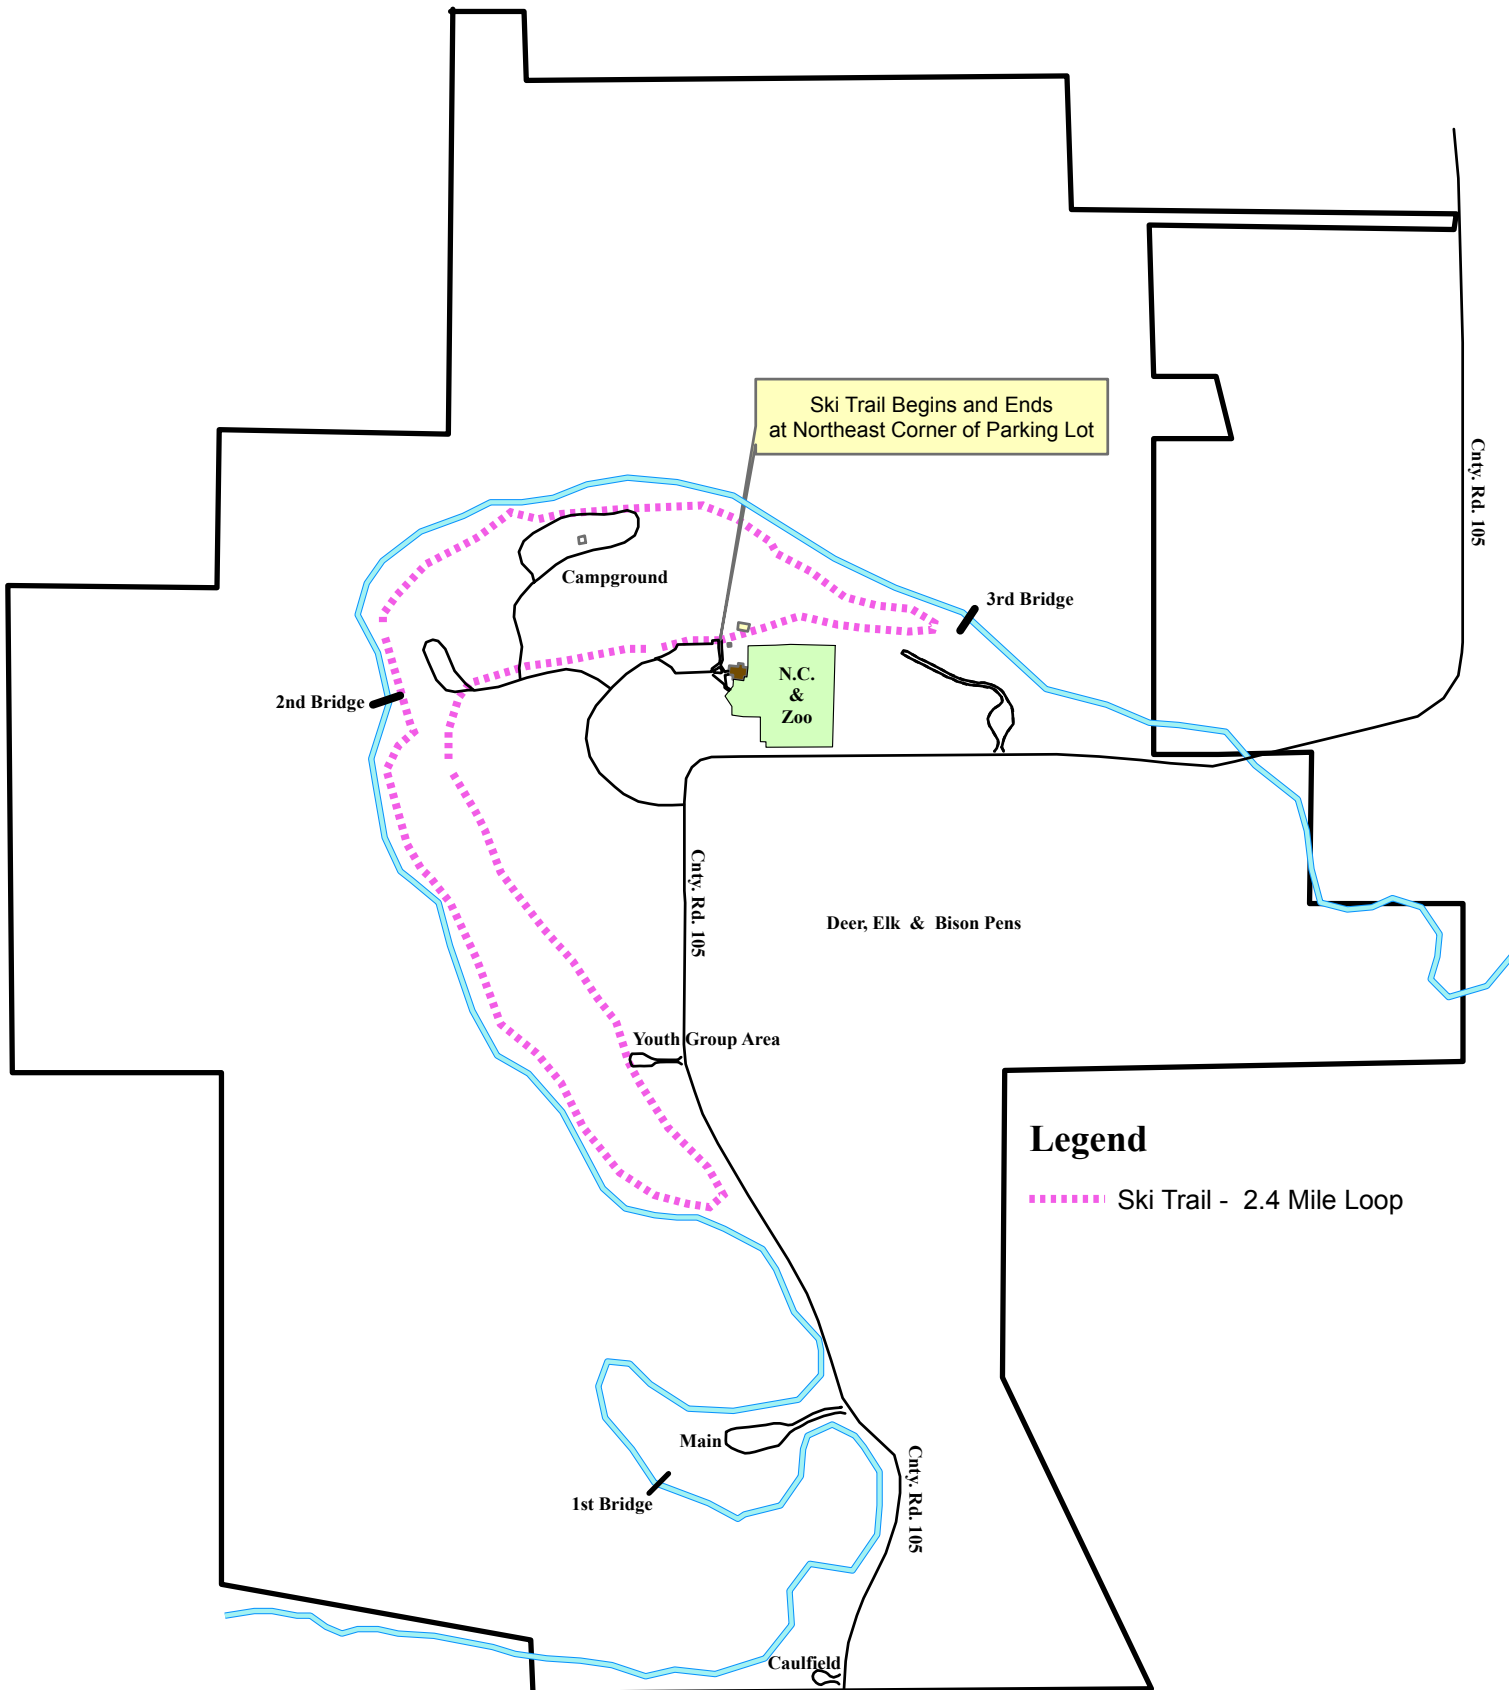

# Oxbow Park Ski Trail

Snow Shoe Rentals: \$3.00 per pair.

Adult shoes and Children's Bear Paw shoes available.  
Rentals available from 10 am to 3:30 pm Daily. All Proceeds benefit Friends Of Oxbow.

Please refrain from Hiking or using Snowshoes  
on the groomed Ski Trail.